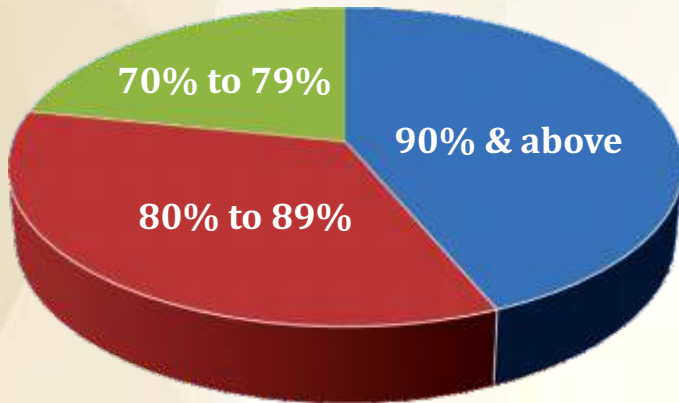

Geet Menghwani

Adwita Sharma

Ekaksha Nair

Prashast Prajapati

Tanvi Rai

Anvi Nitesh

Tanishka Khaira

78.18% OF OUR STUDENTS SECURED AN AGGREGATE OF 80% OR ABOVE

Range	Number of Students
90 % & Above	72
80 % & Above	129
70 % & Above	165

43.64% OF STUDENTS SECURED MORE THAN 90% AGGREGATE

HIGHEST SUBJECT SCORES

Hindi	100	Aryan Garg, Heer Melwani
Mathematics	100	Atharva Malviya
Commercial Studies	100	Lavanya Sangwan
Env. Applications	100	Ananya Raje, Anisha Minocha
Computer Applications	100	Maahi Maheshwari, Geet Menghwani, Adwita Sharma, Ekaksha Tarun Nair, Sarwagya Singh Chauhan
Art	100	Dishita Swami, Anvi Nitesh, Lavanya Sangwan, Devashish Nigam, Yashika Tanwani, Swastika Singh, Bhavya Rai
Physical Education	100	Manan Jain, Nimit Singh Raghuwanshi, Aryman Raghuwanshi, Rajvardhan Singh Yadav, Manav Navlani
Env. Science	100	Divyaditya Singh Meena
AI & Robotics	100	Darsh Sobhani
English	99	Maahi Maheshwari, Atharva Malviya, Ananya Raje, Aryan Garg, Tanvi Rai
HCG	99	Maahi Maheshwari, Atharva Malviya, Darsh Sobhani, Ekaksha Tarun Nair, Tavisha Sharma
Science	99	Geet Menghwani
Eco. Applications	97	Tanvi Rai, Samyak Gupta
Cookery	97	Kashish Dagha
Commercial Applications	95	Tavisha Sharma

NOTABLE SUBJECT AGGREGATES

(Subject)	(%)	(Subject)	(%)
Art	- 98.28	Hindi	- 89.61
Environmental Applications	- 96.11	Commercial Applications	- 89.00
Robotics and AI	- 96.00	English	- 88.72
Cookery	- 92.00	Commercial Studies	- 86.24
Computer Applications	- 91.68	Economics Applications	- 86.23
Physical Education	- 91.34	Environmental Science	- 81.50